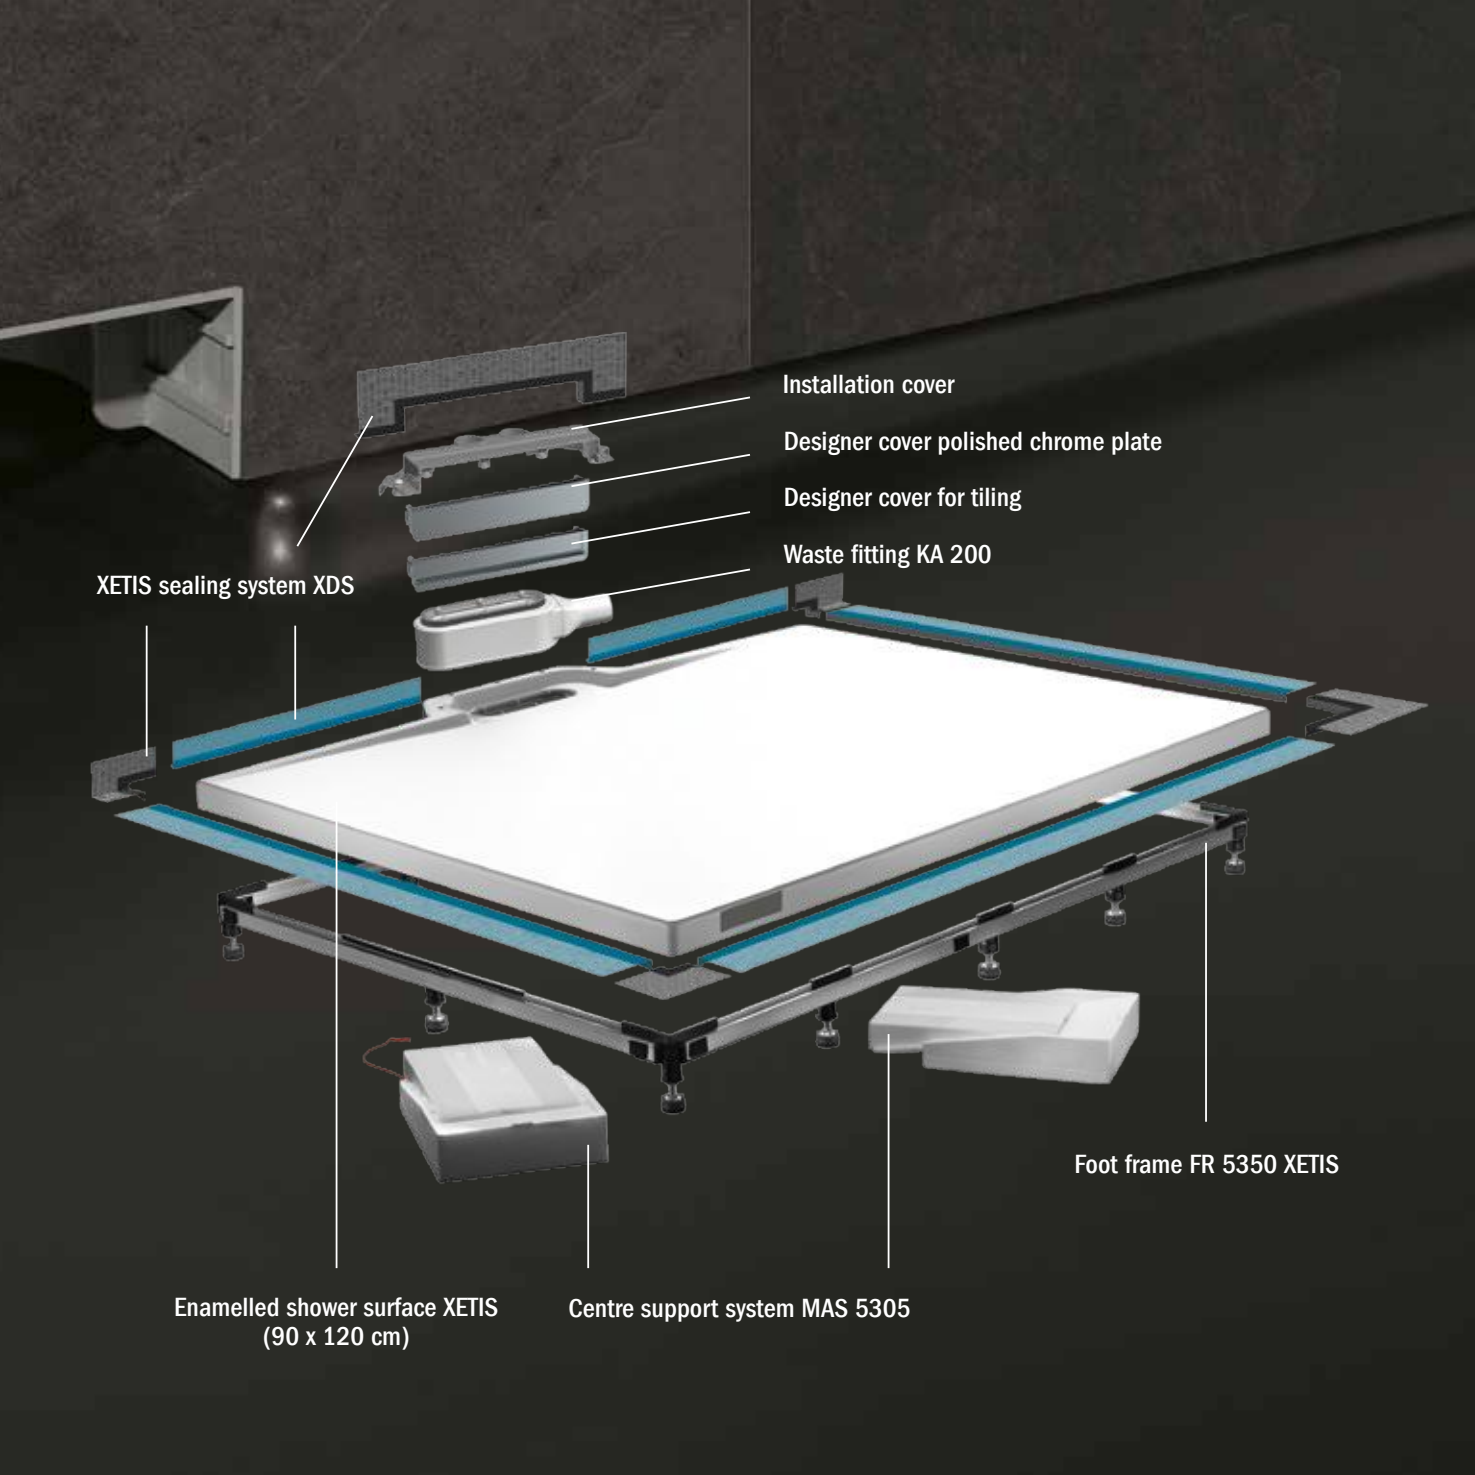

Installation cover

Designer cover polished chrome plate

Designer cover for tiling

Waste fitting KA 200

XETIS sealing system XDS

Foot frame FR 5350 XETIS

Enamelled shower surface XETIS
(90 x 120 cm)

Centre support system MAS 5305